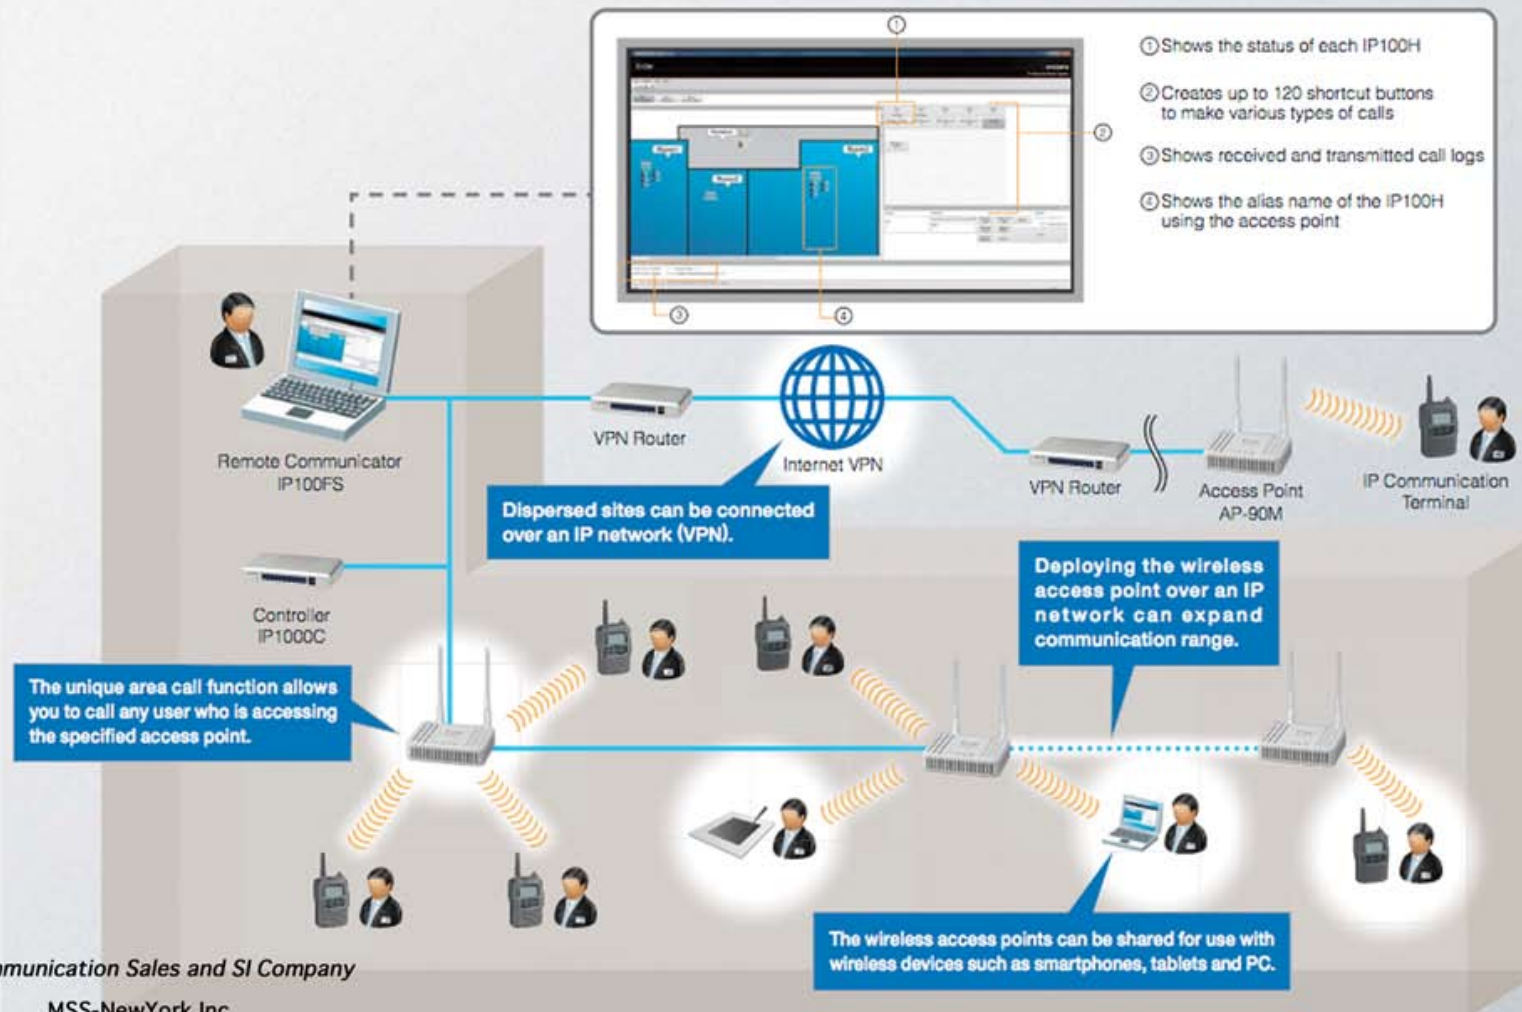

## Full-duplex Communication

With an optional earphone-mic or headset HS-102 or HS-85, the IP100H can talk and receive at the same time. All users in the system can communicate simultaneously.

## Status and Short Data Messaging

The IP100H/IP100FS can send status and short data messages\* to other users.

\* The IP100H can send only preprogrammed messages.

## Easy System to Set Up and Use

The IP1000C programs almost all terminal configurations over the air. Individual PC programming via cable connection is not required. (Except initial setup)

## Dispersed Sites Communication

If connected over an Internet VPN, the IP100H/IP100FS can communicate between dispersed sites such as offices or shops in different cities.

**Interconnection image** The IP communication terminals, radios and telephones can communicate with each other within the doughnut shaped blue ring.