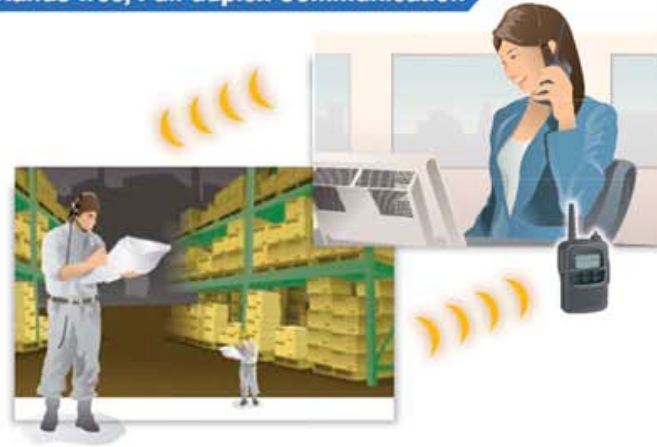

Hands-free, Full-duplex Communication

With an optional earphone-mic or headset HS-102 or HS-85, the IP100H user can talk and receive simultaneously like a phone call. Hands-free operation allows your staff to carry out other tasks at the same time.