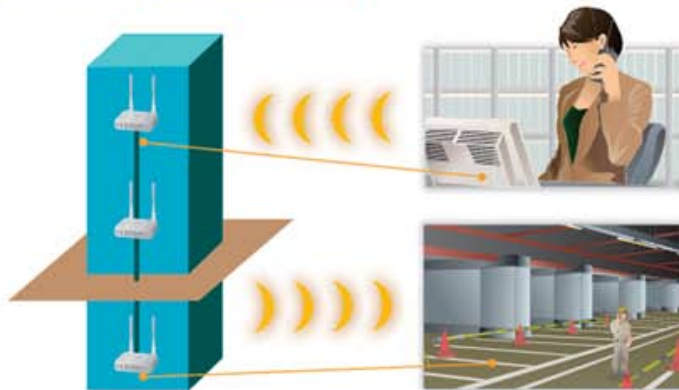

## Easy System to Set Up and Use

The IP1000C programs almost all terminal configurations over the air. Individual PC programming via cable connection is not required. (Except initial setup)

## Hands-free, Full-duplex Communication

With an optional earphone-mic or headset HS-102 or HS-85, the IP100H user can talk and receive simultaneously like a phone call. Hands-free operation allows your staff to carry out other tasks at the same time.

## Intra-building Communication

By deploying access points along the IP network, the IP advanced radio system can communicate all the way from the basement to the top floor. The IP100H can access the nearest access point and can roam between access points\*. \*Same SSIDs are required for roaming use.